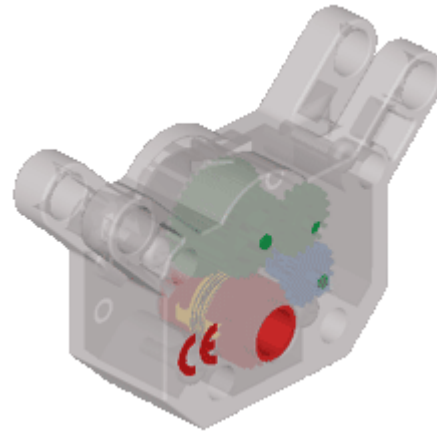

Small (1.25") Pulley/Hub

Small Tire (1.625")

K'Nex Parts – Wheel and Tires

Broad, 1.5" Diameter Hub

Broad, 1.5" Diameter Tire

1" Black Wheel

K'Nex Parts – Gears

**5" Diameter (82 teeth)
Yellow Drive Gear
(attaches to axle)**

**2.25" Diameter (34 teeth)
Yellow Drive Gear
(attaches to axle)**

**3.5" Diameter (58 teeth)
Blue Drive Gear
(attaches to axle)**

**1" Diameter (14 teeth)
Gold Drive Gear
(attaches to axle)**

**1" Diameter (14 teeth)
Grey Drive Gear
(Does not attach to axle)**

K'Nex Parts – Motors

Battery Pack Motor

**Micro Motor
(wound -spring-type)**

K'Nex Parts – Misc. Parts

Chain Link

Red Ball Half

Yellow Ball Half

Black Rod/Connector