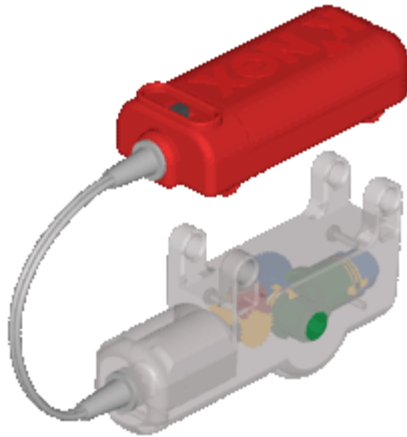

Small (1.25") Pulley/Hub

Small Tire (1.625")

K'Nex Parts – Wheel and Tires

Broad, 1.5" Diameter Hub

Broad, 1.5" Diameter Tire

1" Black Wheel

K'Nex Parts – Gears

**5" Diameter (82 teeth)
Yellow Drive Gear
(attaches to axle)**

**2.25" Diameter (34 teeth)
Yellow Drive Gear
(attaches to axle)**

**3.5" Diameter (58 teeth)
Blue Drive Gear
(attaches to axle)**

**1" Diameter (14 teeth)
Gold Drive Gear
(attaches to axle)**

**1" Diameter (14 teeth)
Grey Drive Gear
(Does not attach to axle)**

K'Nex Parts – Motors

Battery Pack Motor

**Micro Motor
(wound -spring-type)**

K'Nex Parts – Misc. Parts

Chain Link

Red Ball Half

Yellow Ball Half

Black Rod/Connector